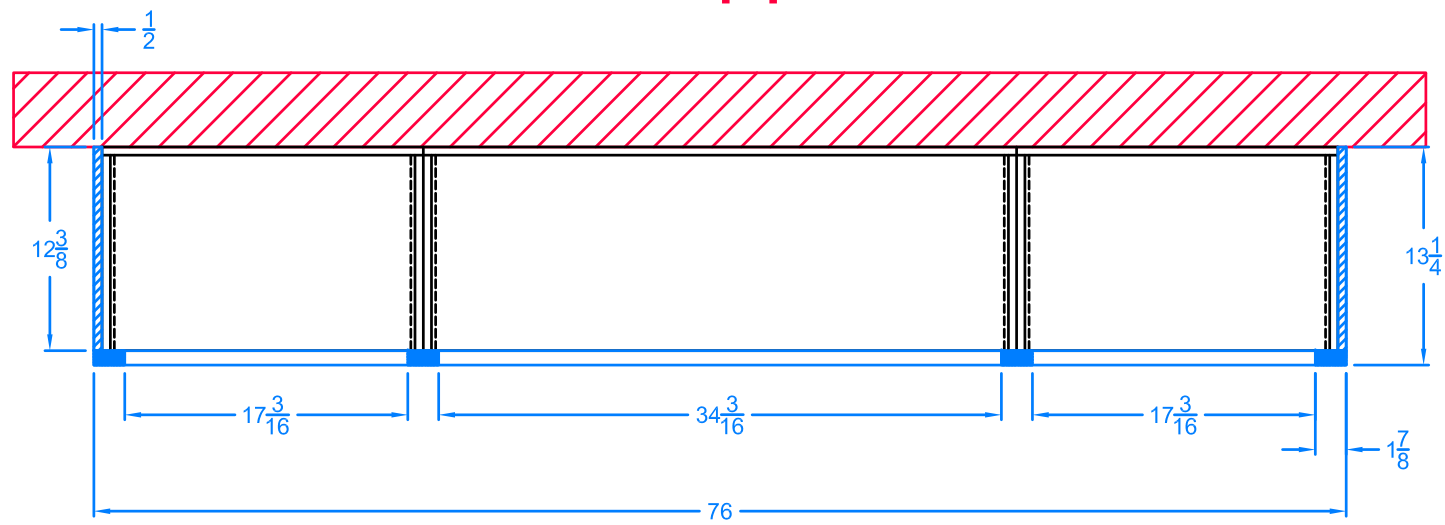

Plan View - Upper Cabinets

Front Elevation

Section Side View A

Section Side View A

Section Side View A

Plan View - Lower Cabinets

 508-240-1210
 Fine Furniture & Custom Cabinetry

Materials Schedule	
Description	Dimensions

Drawn by: David Flanagan	Materials: Cherry / Maple veneer panels
Title: Kitchen: Baking Station	Drawn for: Client
Date: September 17, 2008	
Revision: E	Approved by:
Finish: Oil / Clear Lacquer Spray	Approver Initials: