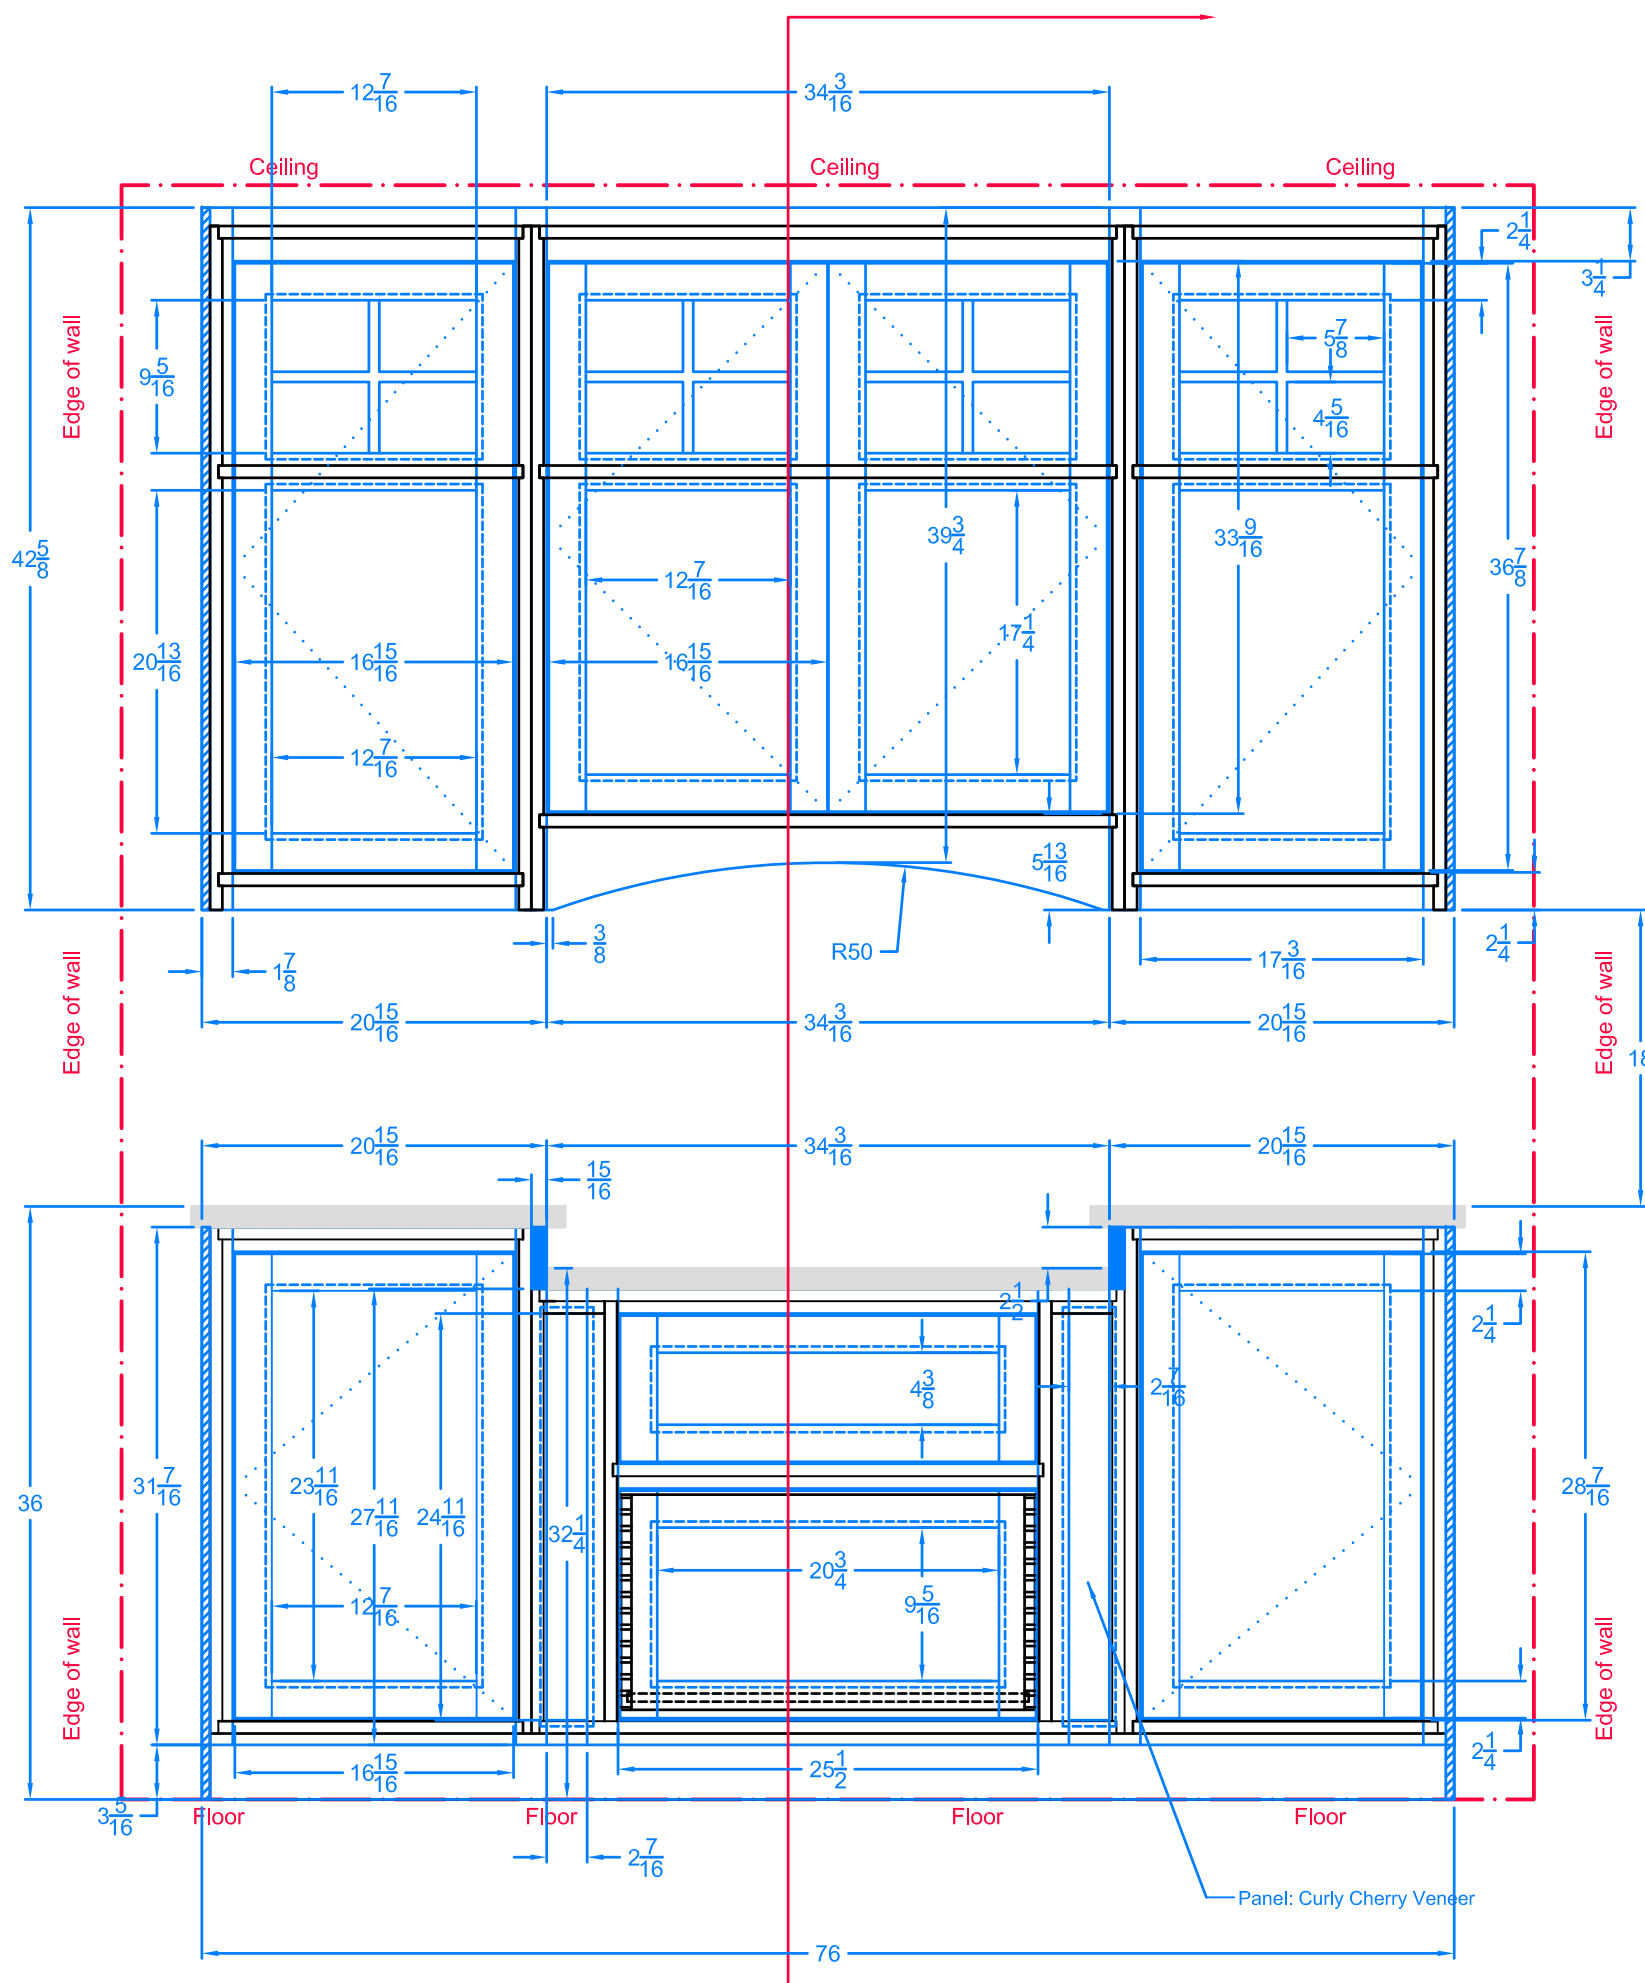

Plan View - Upper Cabinets

Front Elevation

Section Side View A

Section Side View A

Section Side View A

Plan View - Lower Cabinets

 508-240-1210
 Fine Furniture & Custom Cabinetry

Materials Schedule	
Description	Dimensions

Drawn by: David Flanagan	Materials: Cherry / Maple veneer panels
Title: Kitchen: Baking Station	Drawn for: Client
Date: September 17, 2008	
Revision: E	Approved by:
Finish: Oil / Clear Lacquer Spray	Approver Initials: