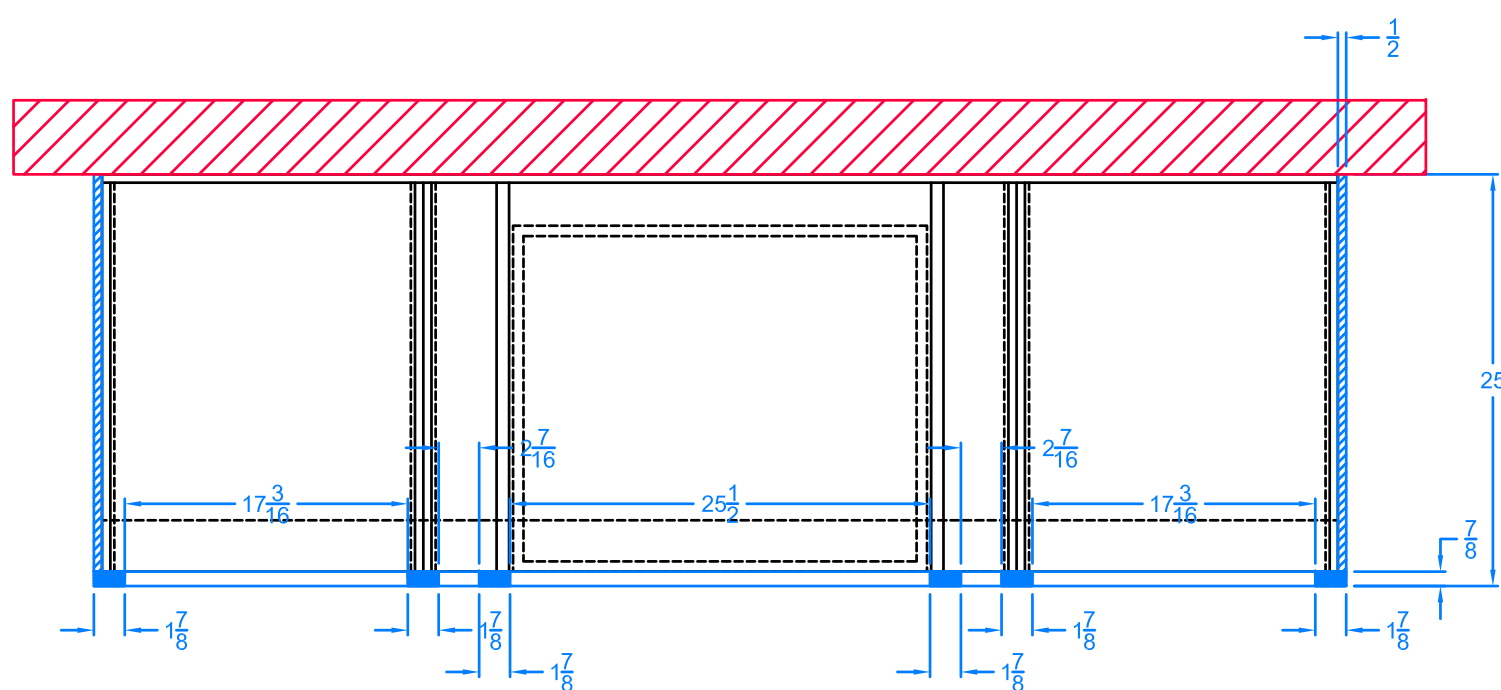

Plan View - Upper Cabinets

Front Elevation

Section Side View A

Section Side View A

Section Side View A

Plan View - Lower Cabinets

 508-240-1210
 Fine Furniture & Custom Cabinetry

Materials Schedule	
Description	Dimensions

Drawn by: David Flanagan	Materials: Cherry / Maple veneer panels
Title: Kitchen: Baking Station	Drawn for: Client
Date: September 17, 2008	
Revision: E	Approved by:
Finish: Oil / Clear Lacquer Spray	Approver Initials: