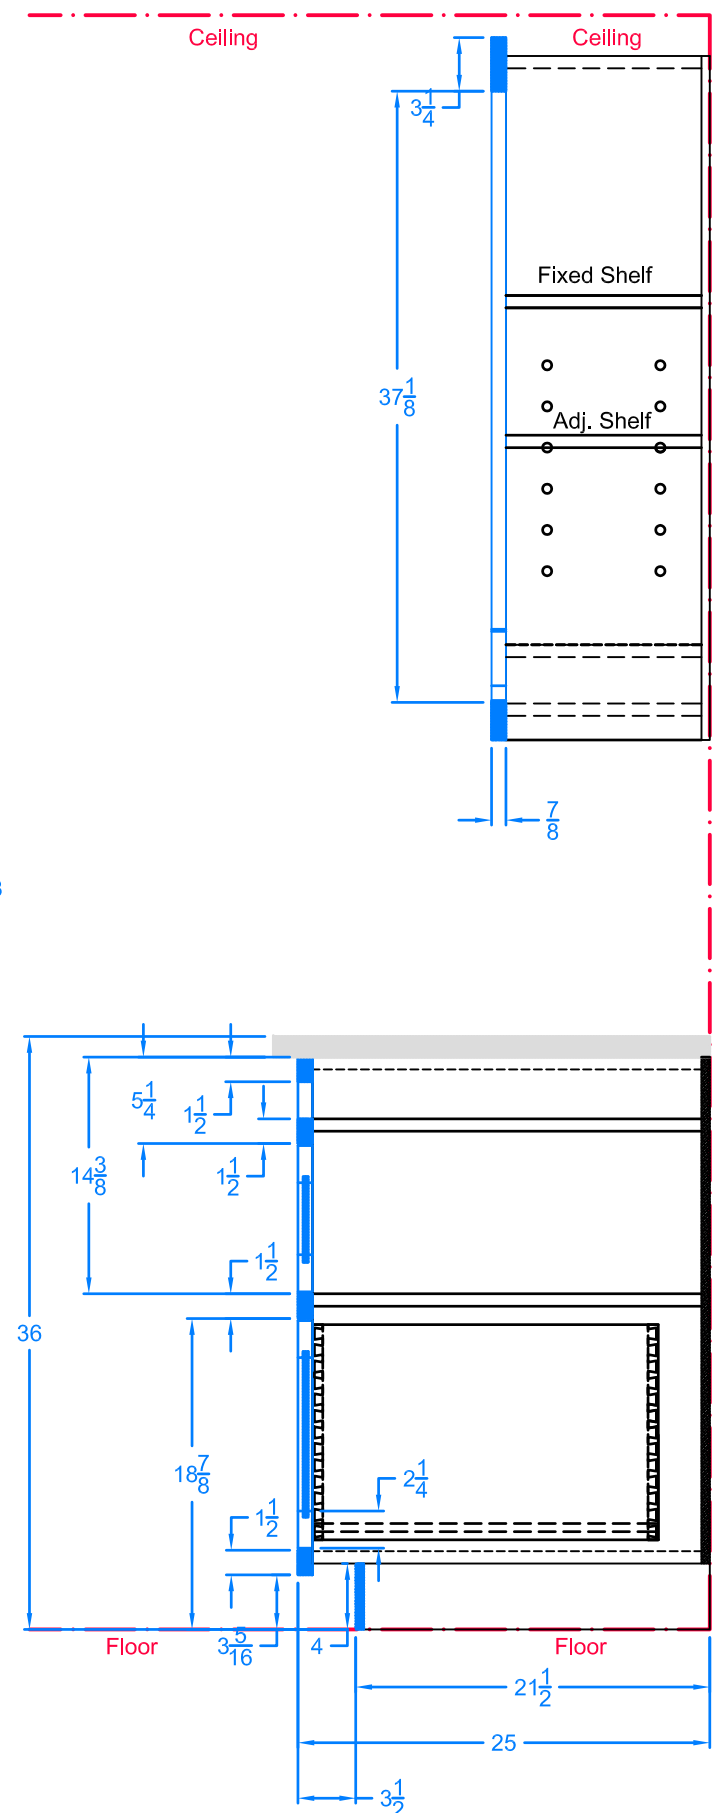

Plan View - Upper Cabinets

Front Elevation

Section Side View A

Section Side View A

Section Side View A

Plan View - Lower Cabinets

 508-240-1210
 Fine Furniture & Custom Cabinetry

Materials Schedule	
Description	Dimensions

Drawn by: David Flanagan	Materials: Cherry / Maple veneer panels
Title: Kitchen: Baking Station	Drawn for: Client
Date: September 17, 2008	
Revision: E	Approved by:
Finish: Oil / Clear Lacquer Spray	Approver Initials: